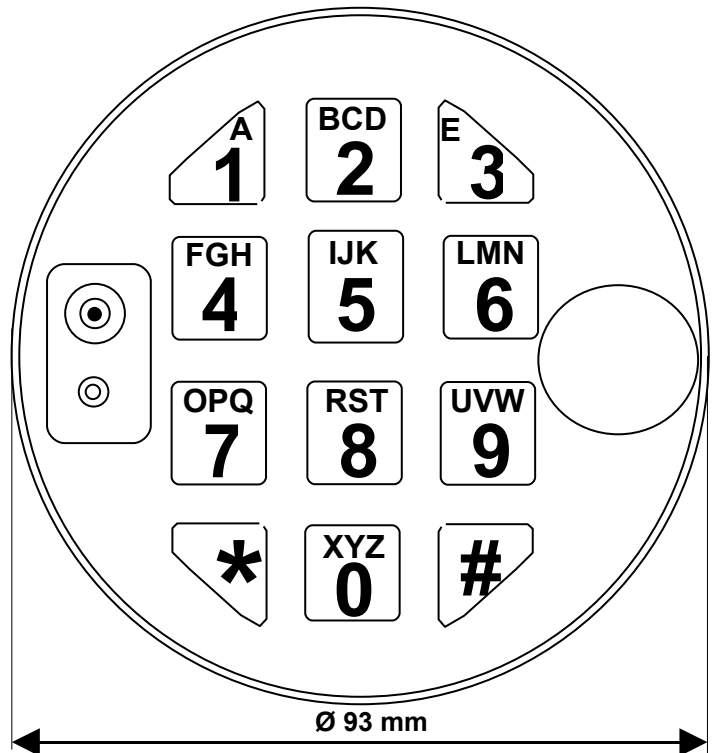

OPUS line

Opus entry units Delta Series

Opus DL20-20

The Delta is a soft pad, front reading electronic entry unit that provides easy operation for all types of safes.

The Entry Unit features a terminal for an electronic key and two contacts for an emergency power supply.

Cable length is approximately 30 cm.

The Delta entry can be mounted as stationary or turnable model.

It requires an internal battery box

The Opus Delta entry unit is compatible with all Opus/NL electronic locks

OPUS line

Opus Delta

Easy snap mounting

Cable hole minimum 9 mm,
maximum 12 mm

Battery compartment (required)
Ref 45.0072

DL20•20
Black

DL20•30
Black / Chrome ring